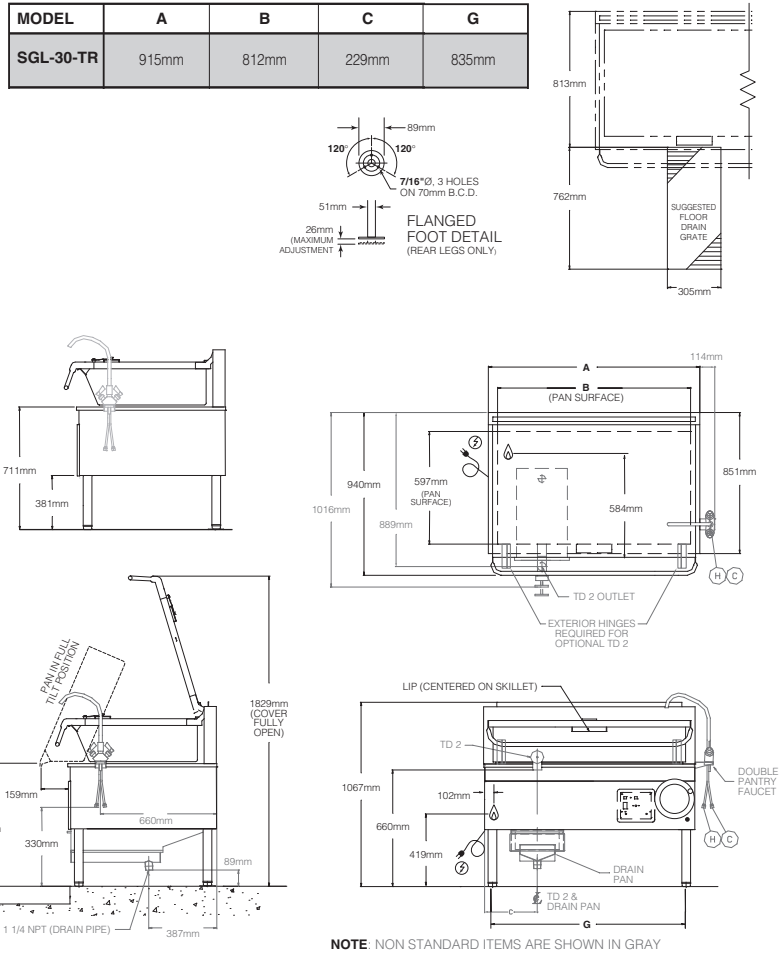

OPTIONAL FEATURES

- Power Tilt with Hand Tilt Override (PT1)
- Food Strainers for pouring spout (FS)
- Vegetable Steamers (VS)
- Poaching Pans (PP)
- Sliding Drain Drawer with Splash Screen (SLD)
- Double Pantry Faucet (DPK14), includes Faucet Mounting Bracket
- Tangent draw-off valve 51mm (TD2SK)

TECHNICAL DATA

External: 915W x 940D x 1067H mm
Clearance: 153mm Rear, 115mm Right Side (for Faucet)
Power Supply: 1NAC 240V, 1 Phase, 0.83 amp (1.6m Cable & Plug included)
Gas Consumption: 80.5mj (NG), 87.5mj (Propane)
Gas Connection: 3/4"
Capacities (per kettle): (in 115 gram servings, other sizes may be calculated) 30 gallons / 120 litres - 960 servings
AGA Approval no.: AGA SC404G
SHIPPING DATA
Shipping Weight: 228 kg
Shipping Dimensions: 1117W x 1117D x 1372H mm
SPECIFICATIONS ARE SUBJECT TO CHANGE WITHOUT NOTICE.

CODING GUIDE FOR OPTIONS

- OPT5 Power Tilt
 - OPT10 Sliding Drain Drawer
- *add OPT suffix to product code.

DIMENSIONS

MODEL	A	B	C	G
SGL-30-TR	915mm	812mm	229mm	835mm

NOTE: NON STANDARD ITEMS ARE SHOWN IN GRAY